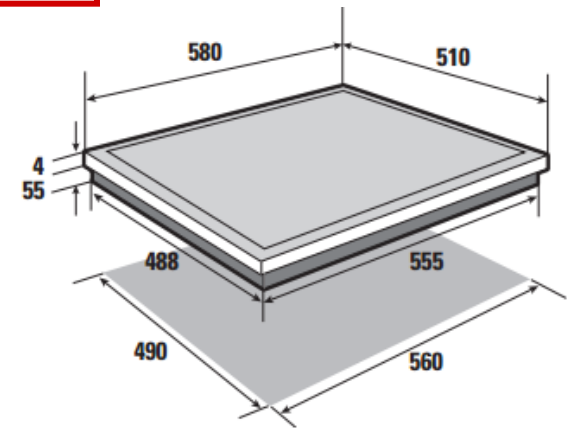

## DIMENSIONS

- Dimension of overall product (mm): H59 x W580 x D510
- Built in dimensions: H55 x W560 x D488
- Net weight (kg):
- Gross weight (kg):