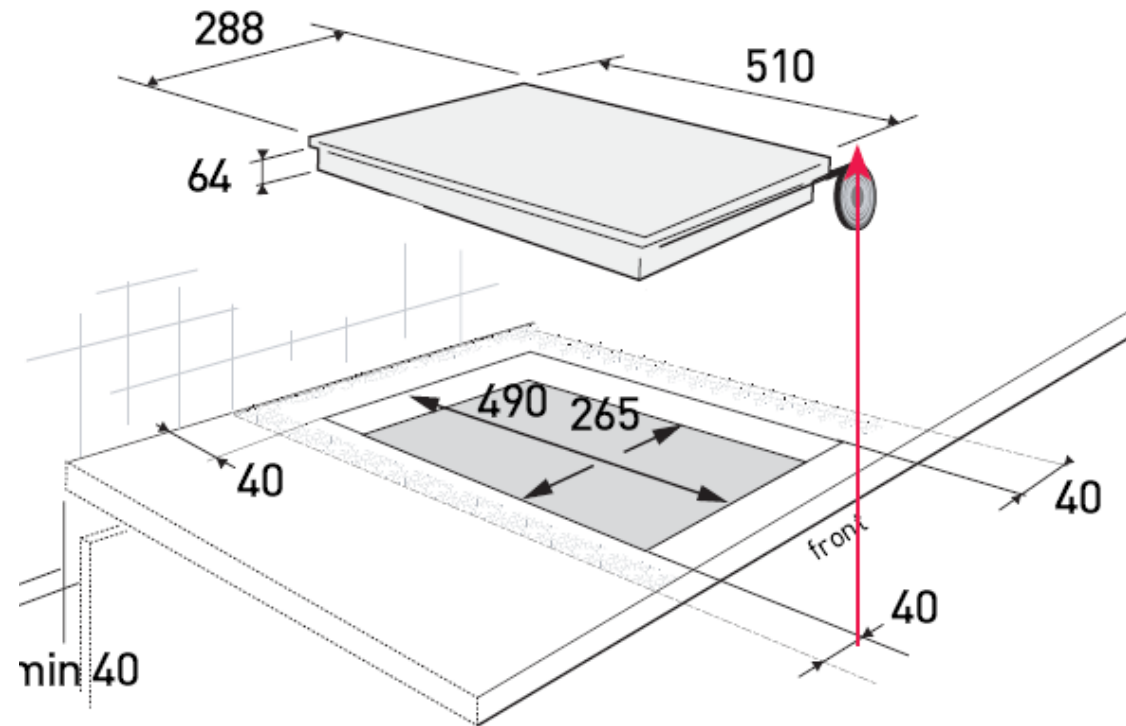

DIMENSIONS

- Dimension of overall product (mm): H64 x W288 x D510
- Built in dimensions (mm): H64 x W265 x D490
- Net weight (kg): 6
- Gross weight (kg): 8

30CM 2 ZONES DOMINO INDUCTION HOB TI1000B

Brandt
Innovations you need

INSTALLTION DIAGRAM

Glue the foam seal underneath your appliance by following the outline of the work top upon which your appliance will rest to ensure a snug fit.