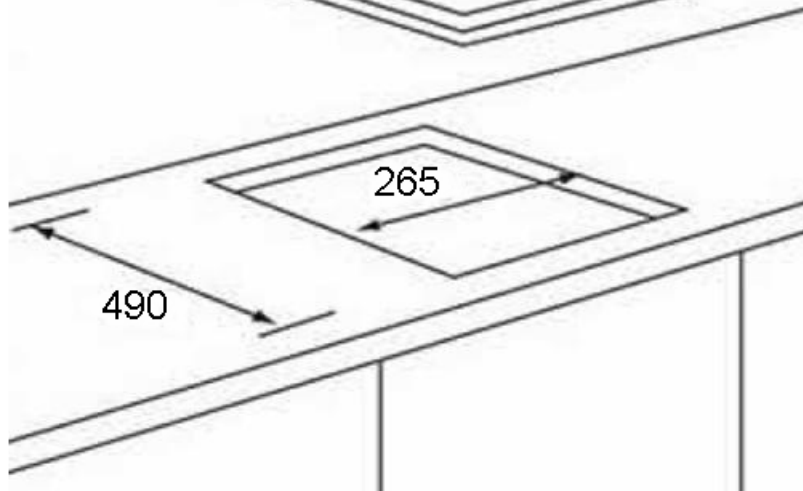

30CM 2 ZONES GAS HOB TG1432B

Brandt

Picture non-obligatory

- 30cm Gas Hob
- Black Tempered Glass
- Brass Burners
- Top: Triple Ring Burner – 2.5kw
- Bottom: Triple Ring Burner – 2kw
- Battery Ignition (Size D)
- Frontal Knobs Control
- Cast Iron Grid
- Total Safety Gas Cut-off
- Dimensions in mm:
 - Actual: W290 x D510
 - Built in: W265 x D490