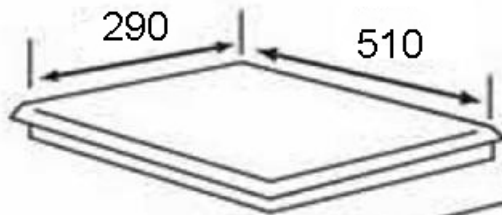

30CM 2 ZONES GAS HOB TG1432B

Brandt

Picture non-obligatory

- 30cm Gas Hob
- Black Tempered Glass
- Brass Burners
- Top: Triple Ring Burner – 2.5kw
- Bottom: Triple Ring Burner – 2kw
- Battery Ignition (Size D)
- Frontal Knobs Control
- Cast Iron Grid
- Total Safety Gas Cut-off
- Dimensions in mm:
 - Actual: W290 x D510
 - Built in: W265 x D490