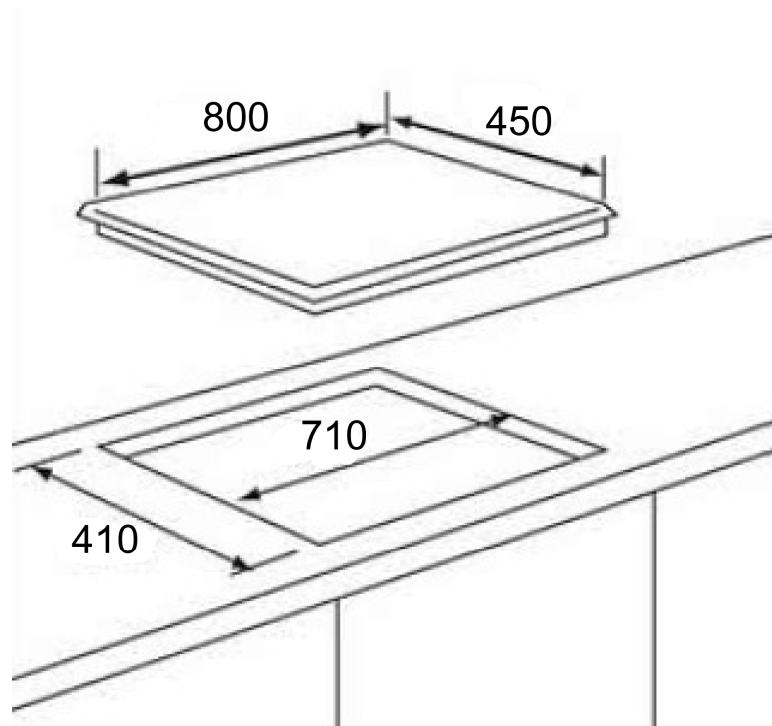

80CM 3 ZONES GAS HOB TG1483B

Brandt

Picture non-obligatory

- 80cm Gas Hob
- Black Tempered Glass
- Brass Burners
- Left: Triple Ring Burner – 4.5kw
- Right: Triple Ring Burner – 4.5kw
- Centre: Semi-Rapid – 2kw
- Battery Ignition (Size D)
- Frontal Knobs Control
- Cast Iron Grid
- Total Safety Gas Cut-off
- Dimensions in mm:
 - Actual: W800 x D450
 - Built in: W710 x D410